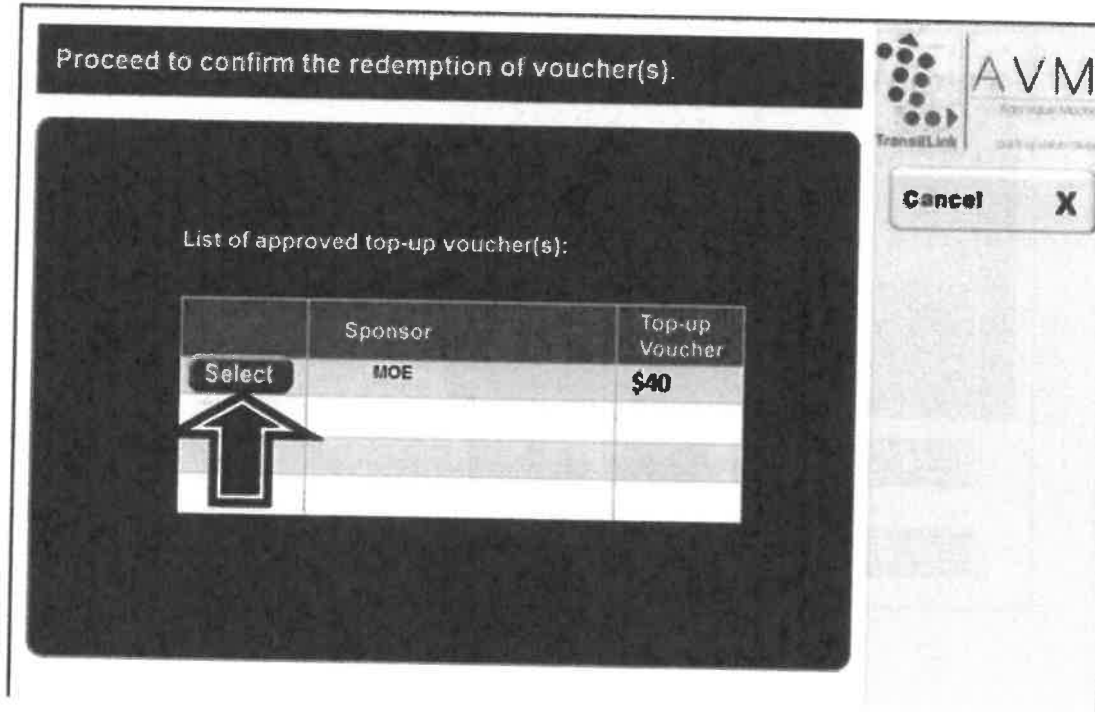

**Step-By-Step Guide on the Redemption Process for eVouchers through TransitLink's Add Value Machines (AVM)**

**Step 1:** Place the card on the reader

**Step 2:** Choose the "Redeem Voucher" button

**Step 3:** Select "Transport Voucher" button

**Step 4:** Choose the "Select" button.

**Step 5:** Check that the new value is correct. Collect the card and receipt.